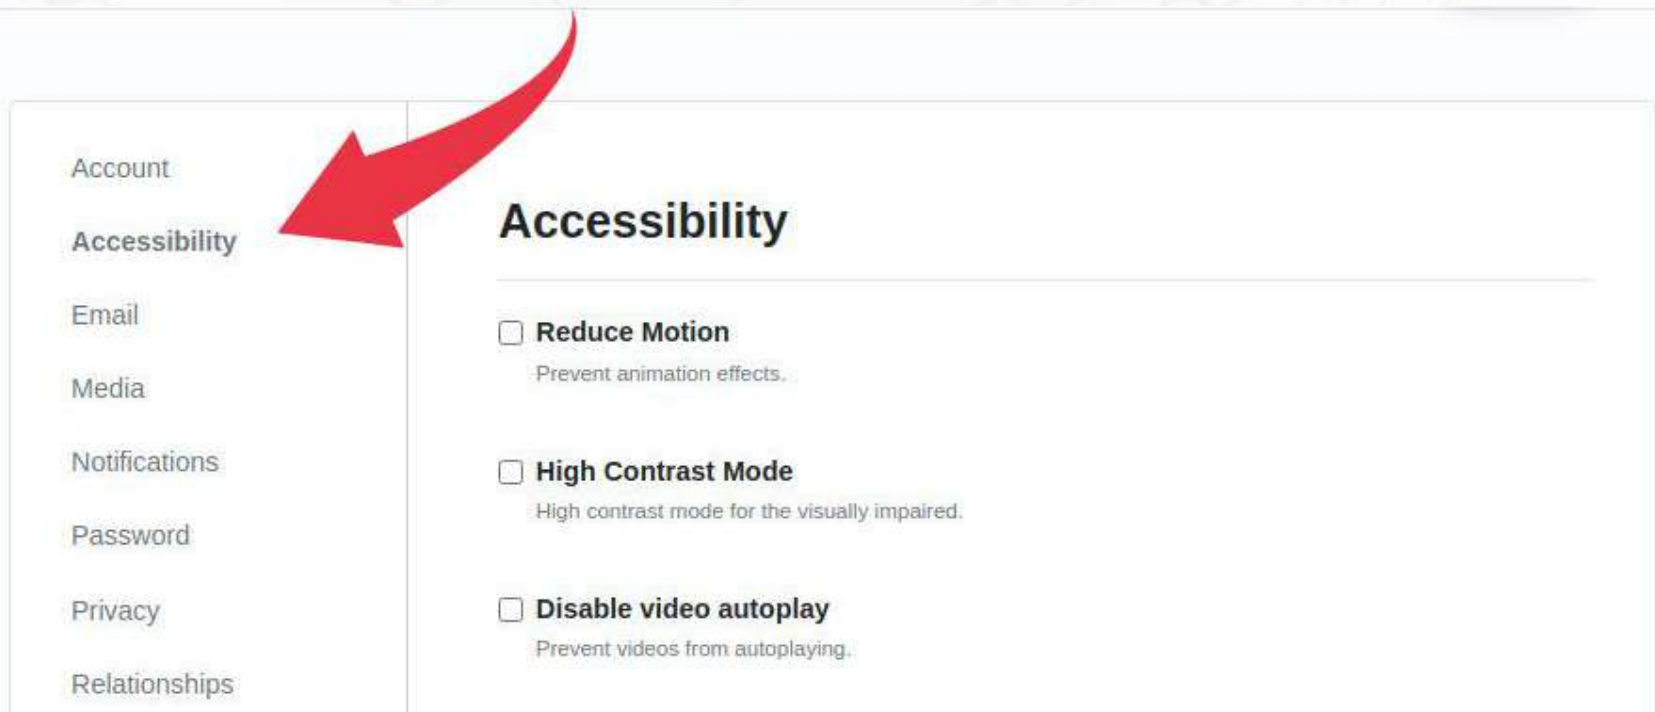

PIXELFED

Tutorial

A área “accessibility” oferece opções de acessibilidade para usuários com deficiência, como redução de velocidade, aumento de contraste e desabilitar o autoplay de vídeos.